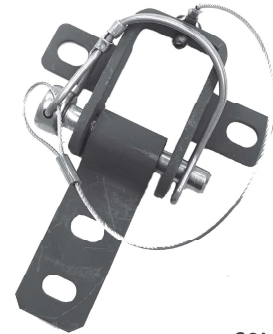

2B Universal Butt Hinge

Steel construction/plain finish
 1/2" knurled pin
 Available with 2-1/4" or 2-1/2" straight pin
 Available with welded pin (right or left hand)

F2B2.5XXXXNS

2NB Type Hinge

Removable pin
 Separable hinge & butt
 With mounting holes
 Available in Stainless Steel
 Available in aluminum
 Available in various finishes