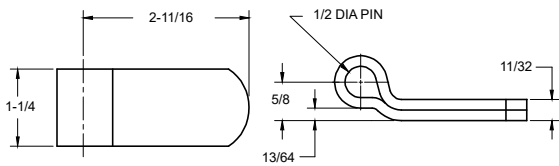

2B Universal Butt Hinge

Steel construction/plain finish
 1/2" knurled pin
 Available with 2-1/4" or 2-1/2" straight pin
 Available with welded pin (right or left hand)

F2B2.5XXXXNS

2NB Type Hinge

Removable pin
 Separable hinge & butt
 With mounting holes
 Available in Stainless Steel
 Available in aluminum
 Available in various finishes