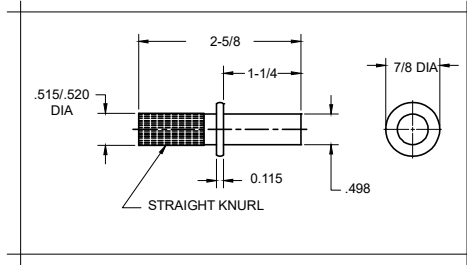

2B Universal Butt Hinge

Steel construction/plain finish
 1/2" knurled pin
 Available with 2-1/4" or 2-1/2" straight pin
 Available with welded pin (right or left hand)

F2B2.5XXXXNS

2NB Type Hinge

Removable pin
 Separable hinge & butt
 With mounting holes
 Available in Stainless Steel
 Available in aluminum
 Available in various finishes